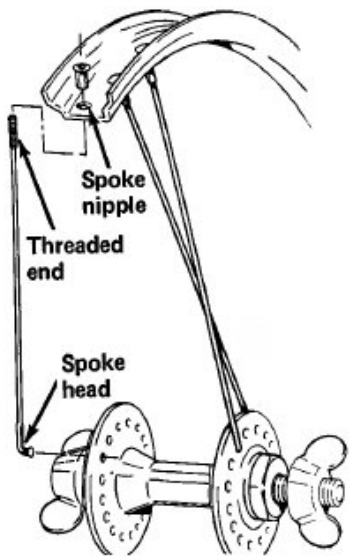

Spoke

Schrader Valve

Spoke Wrench

Presta Valve