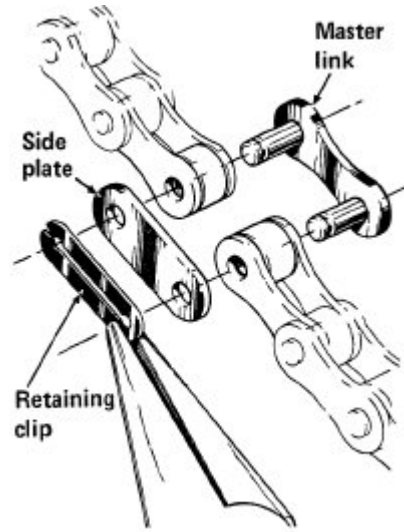

Achievement Day
Bicycle ID Study Guide

Helmet

Reflector

Seat Clamp

Rear Axle

Brake Lever

Brake Pads

Fender

Derailleur

Master Link

Gear Shift

Shift Cable

Rim

Crank

Bottom Bracket

Pedal

Toe Clamp

Pedal Spindle

Chain Guard

Handle Bar

Tail Light

Grips

Tube

Head Light