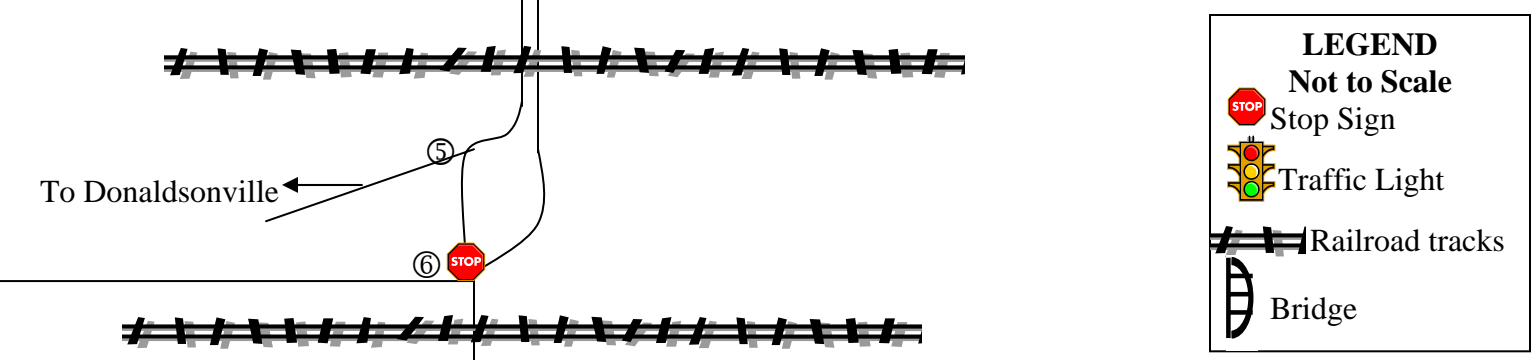

**Directions to Assumption Parish  
Cooperative Extension Office and Ag Facility  
119 Robin Street  
Napoleonville, LA**

**From I-55 (see attached map):**

1. Take I-10 west to Baton Rouge
2. Take Exit 182 (Donaldsonville exit) – turn left onto Highway 22
3. Turn left at first caution light onto Highway 70 (approximately ½ mile)
4. Continue and cross over Sunshine Bridge
5. Stay in left lane for the Thibodaux – Napoleonville – Hwy. 70 exit after railroad tracks (approximately two miles)
6. At the stop sign continue across the tracks (Highway 70)
7. At the next stop sign (approximately eight miles) turn left onto Highway 308
8. Continue for approximately nine miles, turn left onto Robin Street (approximately one mile past bridge in Napoleonville)
9. Office and Ag facility at end of street (approximately ¼ mile)

**LEGEND**  
 Not to Scale

-  Stop Sign
-  Traffic Light
-  Railroad tracks
-  Bridge