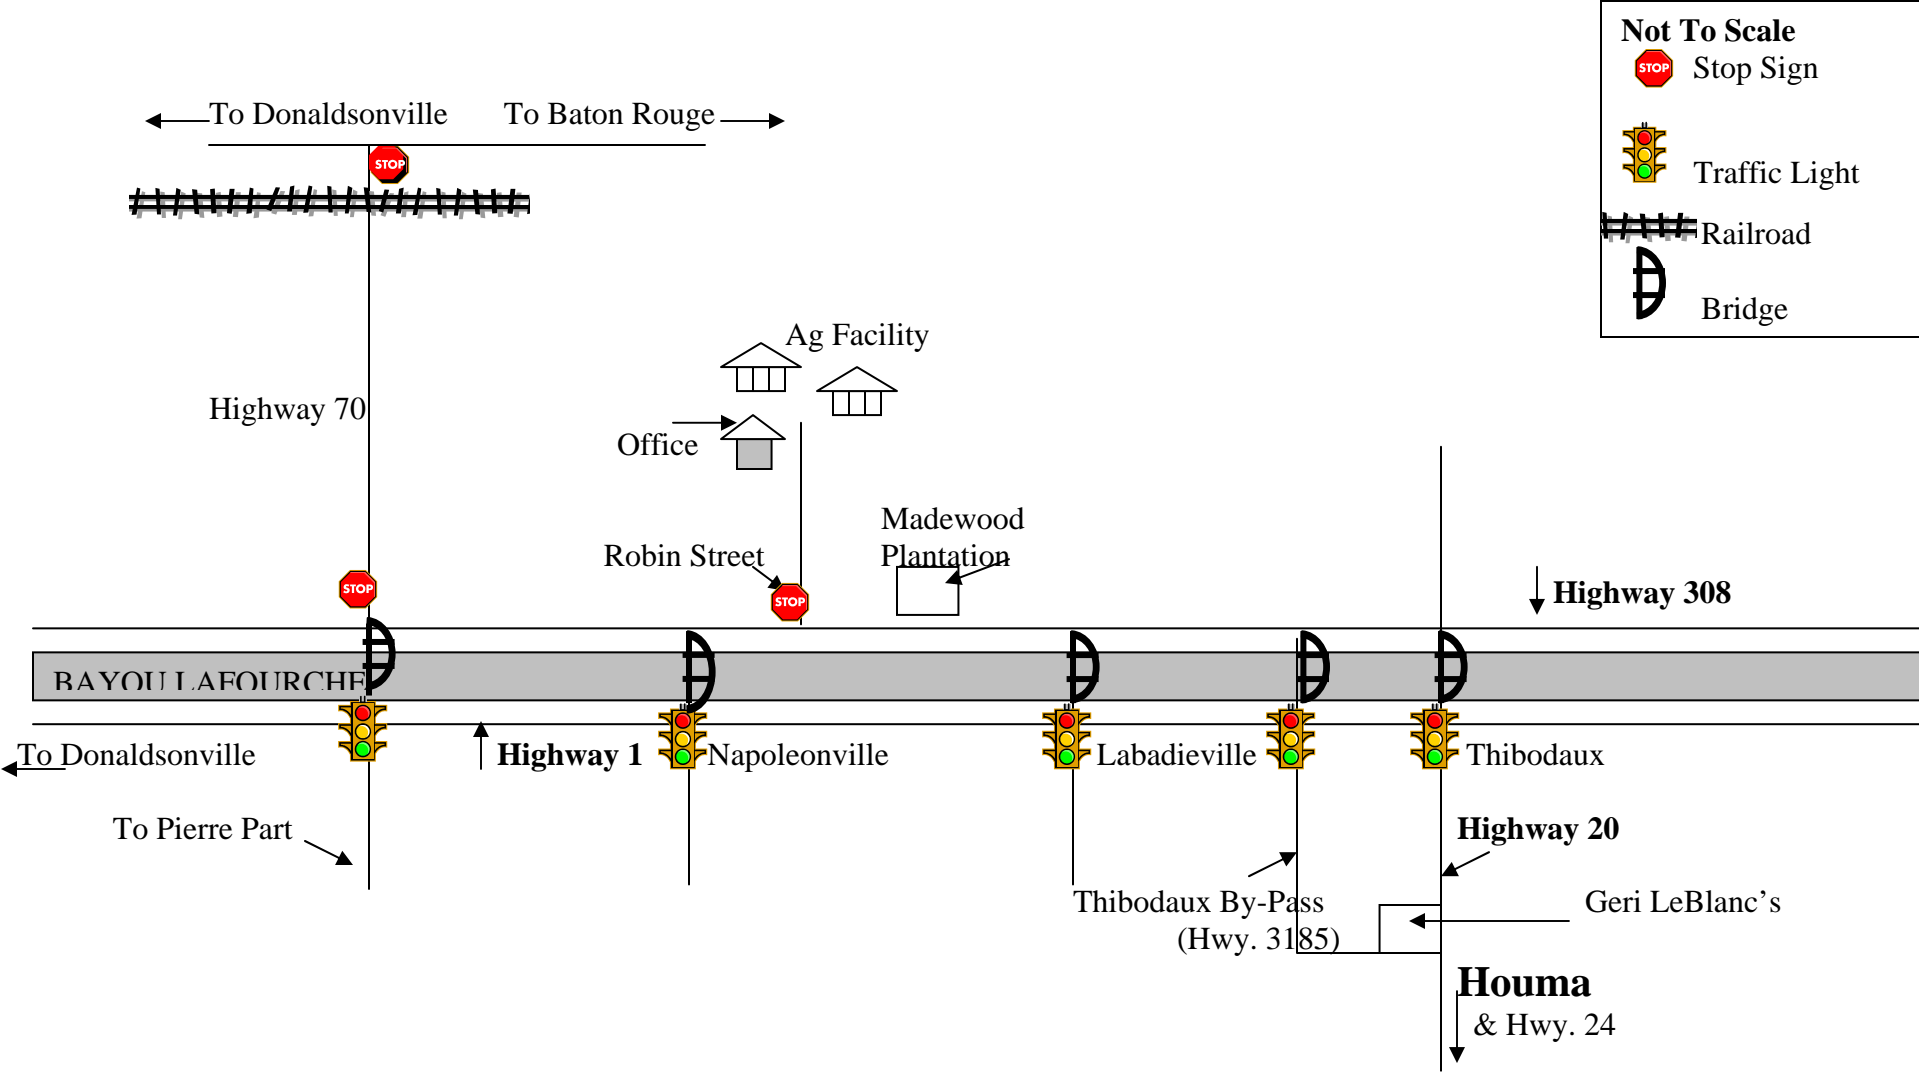

**Map to the Assumption Parish
Cooperative Extension Office and Ag Facility
119 Robin Street
Napoleonville, LA**

The LSU Ag Facility and Office are located at 119 Robin Street, Napoleonville. Robin Street is 1 mile south of the Napoleonville Bridge and 1 mile north of Madewood Plantation on Highway 308.