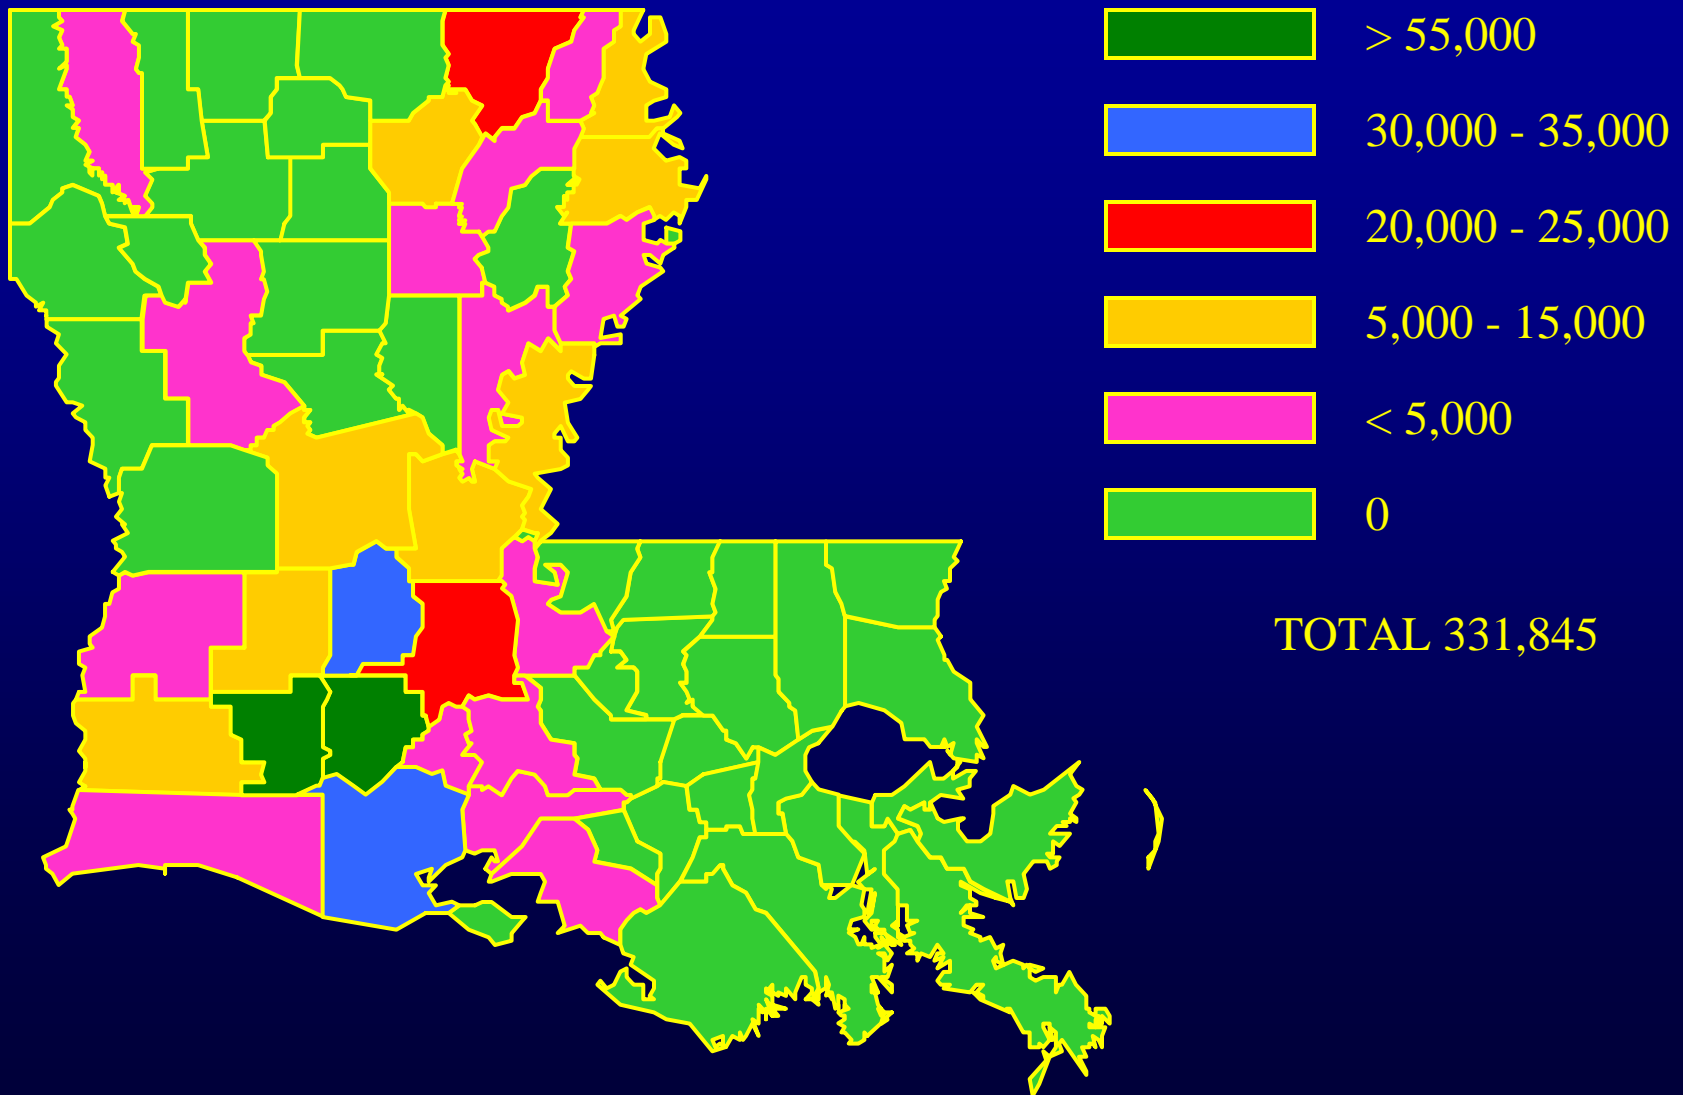

# 2006 Louisiana Long Grain Rice Acreage by Parish

# 2006 Louisiana Medium Grain Rice Acreage by Parish