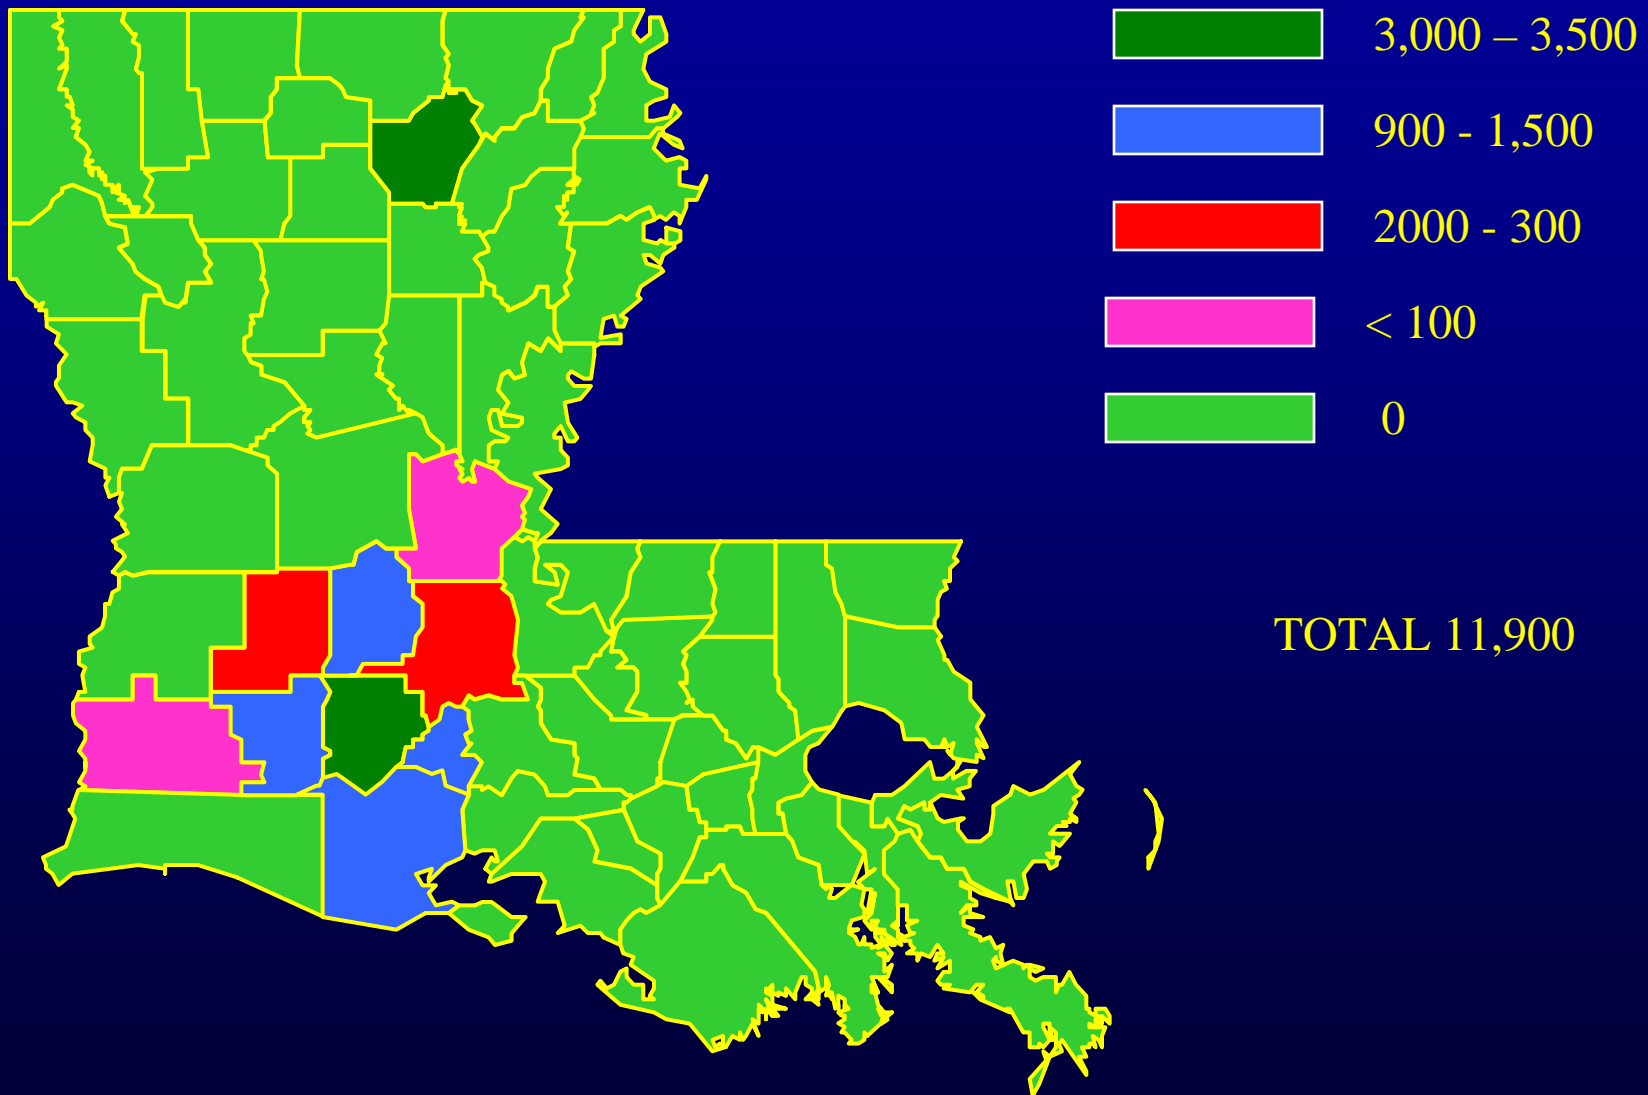

# 2006 Louisiana Long Grain Rice Acreage by Parish

# 2006 Louisiana Medium Grain Rice Acreage by Parish