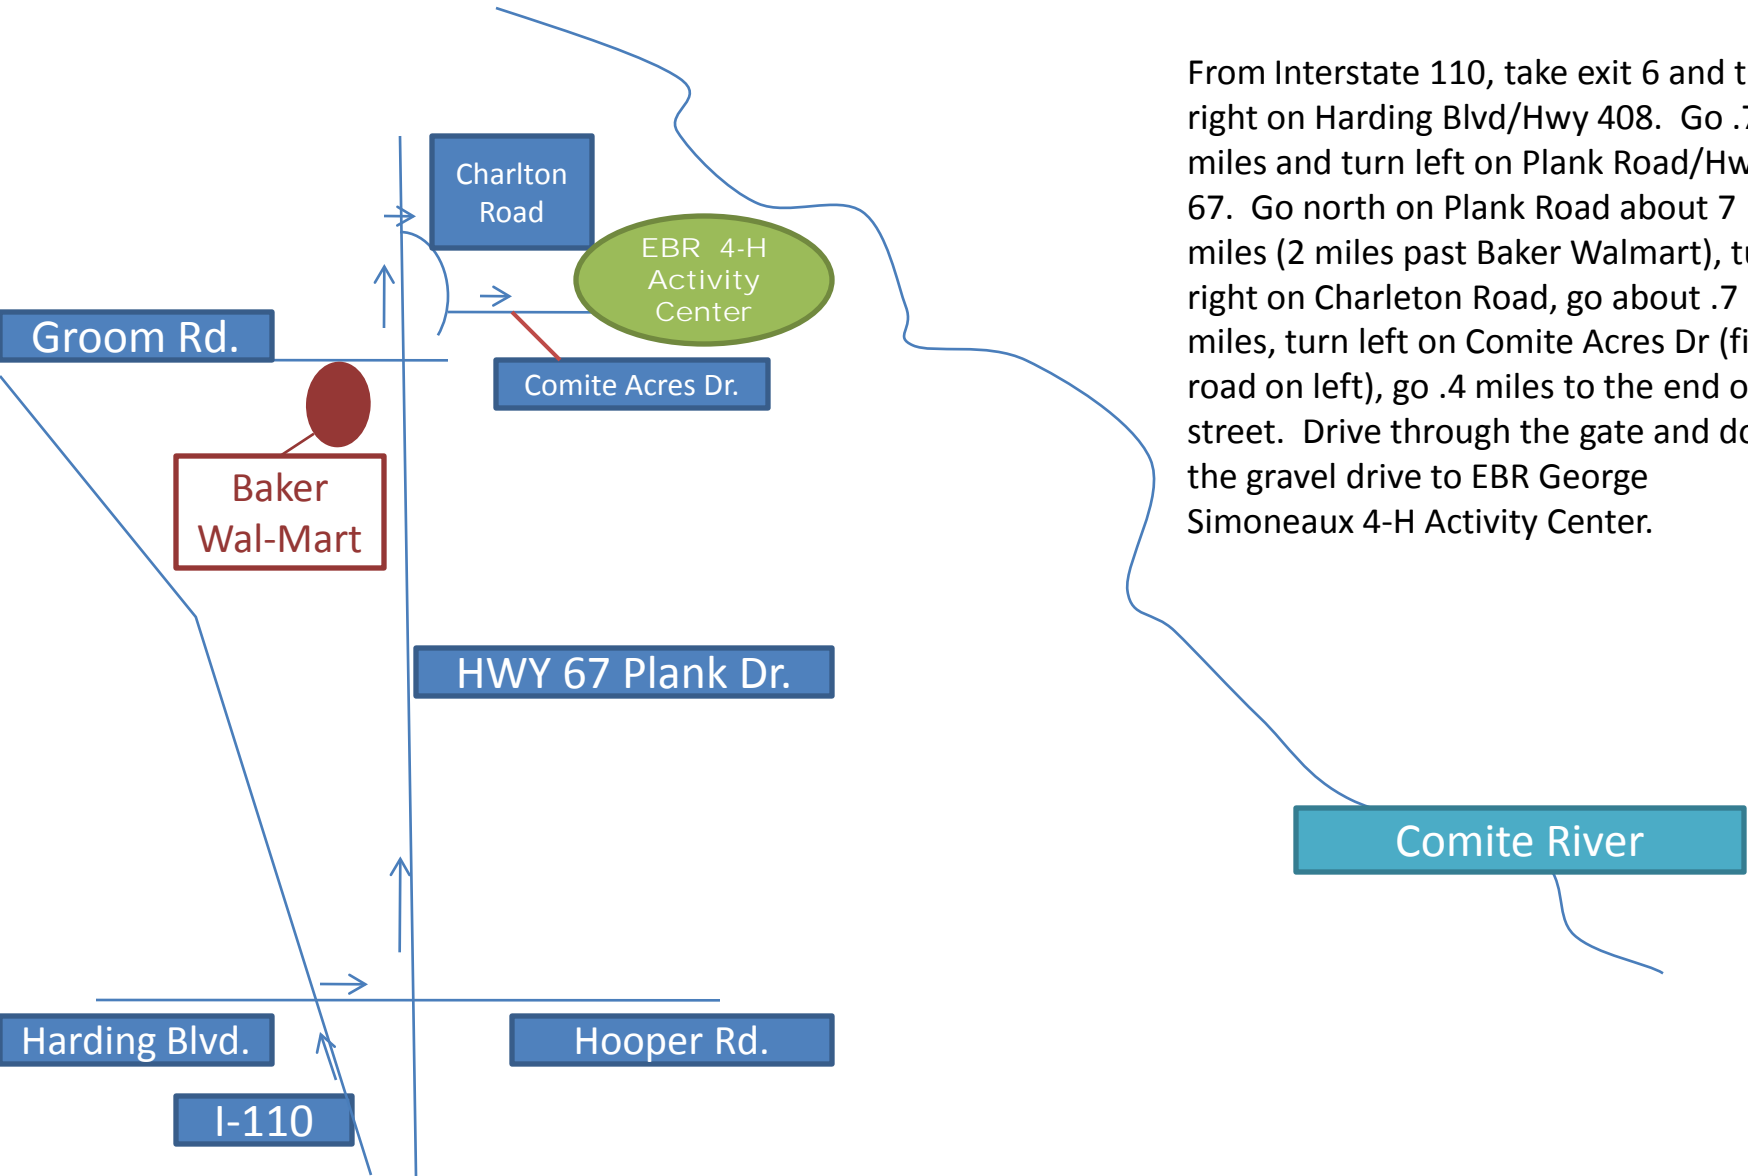

# EBR 4-H Activity Center

## 8300 Comite Acres Dr, Baker, LA 70714

From Interstate 110, take exit 6 and turn right on Harding Blvd/Hwy 408. Go .7 miles and turn left on Plank Road/Hwy 67. Go north on Plank Road about 7 miles (2 miles past Baker Walmart), turn right on Charleton Road, go about .7 miles, turn left on Comite Acres Dr (first road on left), go .4 miles to the end of street. Drive through the gate and down the gravel drive to EBR George Simoneaux 4-H Activity Center.